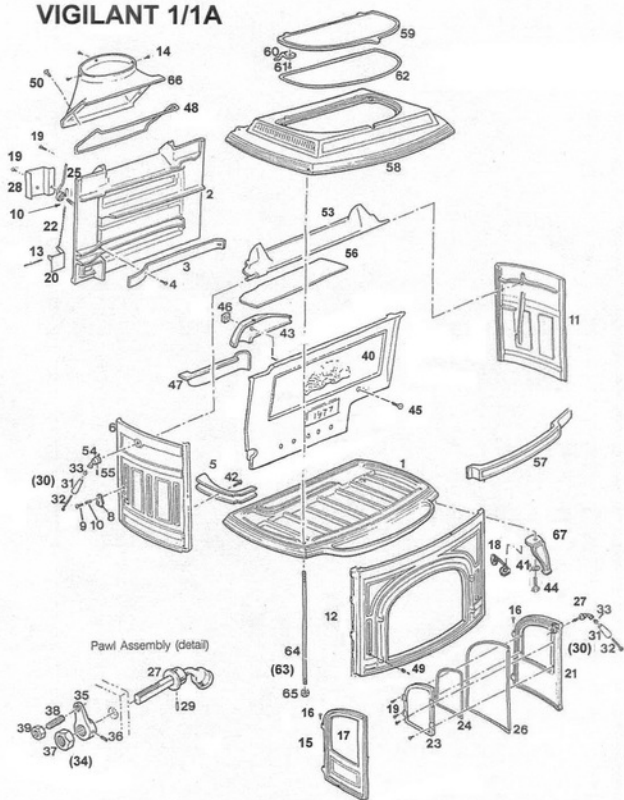

VIGILANT 1/1A

VIGILANT IA

MODEL #S: 0035 VIGILANT 1 SHORT DOOR (5 1/2" BETWEEN HINGE BOSSES)
0039 VIGILANT 1A LONG DOOR SOLID (6 3/4" BETWEEN HINGE BOSSES)
0054 VIGILANT COAL STOVE WITH GLASS

FEATURES: VIGILANT 1 - HAS SHORT DOORS AND WAS MADE FROM 1978 THRU EARLY 81
VIGILANT 1A - HAS LONG DOORS SOLD WITH SOLID CAST DOOR OR GLASS
PANELS, ONE PIECE FIREBACK, SIDES WRAP AROUND THE FRONT AND MADE FROM
EARLY 81 THRU 7/18/82
VIGILANT COAL - HAD THREE ROCKER TYPE GRATES FROM LEFT TO RIGHT

* denotes dead product - not available

ITEM #	PART #	DESCRIPTION	ITEM #	PART #	DESCRIPTION
1	130-0736*	Bottom	34	500-4024	Pawl Assembly (000-4384)
2	130-0744	Back	35	130-0515*	Pawl
3	130-0787	Night Air Cover	36	120-0417	Set Screw 1/4-20 x 1/4" Blk
4	120-0889	Night Air Cover Screw	37	120-3290	Large Pawl Jam Nut
5	130-0868	Primary Air Tube	38	120-0436	Striker Bolt
6	130-0728*	Left End	39	120-3210	Striker Bolt Nut
8	130-0671	Secondary Air Cover	40	N/A	One Piece Fireback - Use 2 PC FB Kit# 5855
9	120-1007	Cover Screw 1/4-20 x 3/4" Ph	41	120-2488	3/8" Washer - 3 Needed
10	120-1846	Friction Spring	42	120-0848	1/4-20 x 2" Phillips Flat Head
11	130-0701*	Right End	43	130-0829	Cover Plate B (Air Horn)
12	130-4010	Front Only	44	120-1443	Leg Bolt - 4 Needed
	500-0936	Front w/ Doors (No Glass)	45	120-0848	1/4-20 x 2" Phillips Flat Head
13	160-1555	Thermostat Flap Pin (Stove Wire)	46	120-3329	Airhorn Nut 1/4-20 Square
14	120-2058	#10 x 1/2" Phillips SMS	47	130-0821	Cover Plate A, Behind FB, Replaced 130-0825
15	130-4224	Left Door	48	120-3560	1/4" Fiberglass Gasket - 2.5' Needed
16	160-0546	Door Hinge Pin	49	120-0055	Bushing Plug
17	130-4231	Left Cast Door Insert	50	120-0907	1/4-20 x 1" Phillips Flat Head Screw
18	160-0600	Handle Holder	51	120-1903	Shaker Rod Bushing
19	120-0998	Heat Shield Hole Sc 10-24x1/2"	53	500-0992	Replaced 130-0833* Damper w/ Longer Pin
20	000-5800	Thermostat Flap With Eyelet	54	500-4265	Damper Handle Stub W/ Set Screw (000-4355)
21	130-4216	Right Door	55	120-0563	Damper Handle Set Screw 5/16-18 x 5/16 Blk
22	120-1960	Thermostat Ball Chain (Per Foot)	56	130-0876	Smoke Shelf
23	130-4238	Right Cast Door Insert	57	130-4023	Ash Fettle Solid Cast
24	120-3556	3/16" Fiberglass Gasket 3ND 2'	58	130-0655*	Top
25	500-5483	Thermostat Coil and Handle (000-4320)	59	130-0797	Griddle Alone
26	120-3588	5/16 Med Density 6ND 3' Needed	60	130-0809	Griddle Quad (000-4444)
27	500-4237	Front Stub W/ Shaft (000-4370)	61	120-1338	1/2" hex Head, Cap Screw
28	160-1487	Thermostat Cover	62	120-3668	5/16" Armaseal Gasket 4' Needed
29	120-1832	Roll Pin	63	500-7498	Tie Rod Set with Nuts
30	000-4342	Ceramic Handle Complete	64	160-1629	Single Tie Rod
31	160-0620	Ceramic Shaft Only	65	120-3210	Single Tie Rod Nut
32	120-1364	Handle Screw 3 3/4" Long	66	130-4280	Flue Collar
	120-1294	Handle Screw 3 3/8" Short	67	130-3225	Leg (One Only)
33	160-0650	Nub For Ceramic Handle	500-0360		Legs (Set of Four)

ITEMS NOT SHOWN

140-1119	Glass (1)		
130-4249	Right Cast Glass Frame	130-3057	Left Bolt On Andiron
130-4242	Left Cast Glass Frame	130-3054	Right Bolt On Andiron
120-2420	Felt Door Pin Washer (Enamel Stoves)	000-0051	Set of Left & Right Andirons With Bolts
120-0998	Glass Frame 10-24 x 1/2" Phillips Trs Hd