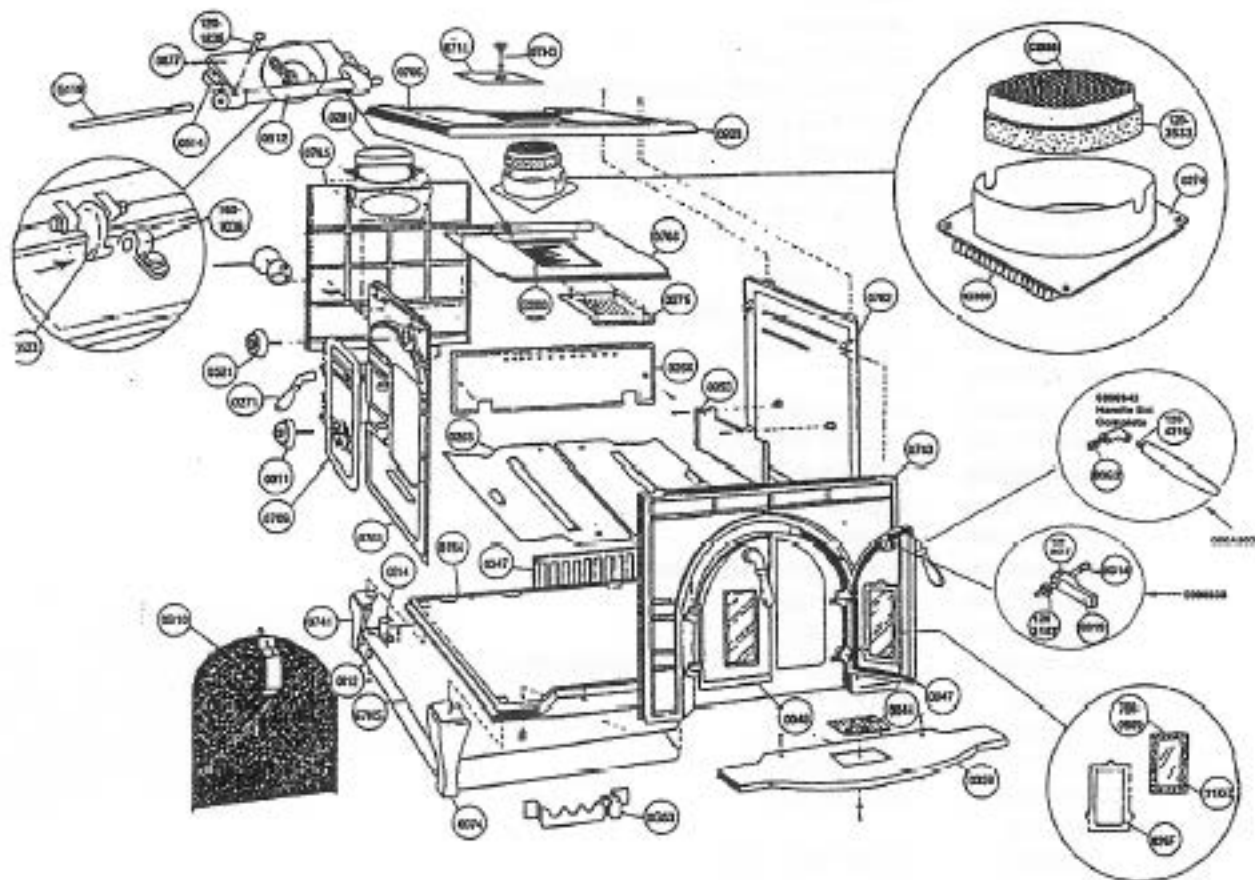

ADIRONDACK MODEL # 267C

Adriondack (267C)

ITEM #	PART DESCRIPTION
--------	------------------

CAST PARTS

NA-7000765	BACK
7000276	BAFFLE
NA-7000764	BOTTOM
7000877	BY-PASS GATE
7000523	BY-PASS GATE CONNECTOR
700512A	BY-PASS GATE CRANK
7000514	BY-PASS GATE SIDE SUPPORT
7000274	COMBUSTOR CHAMBER
7000711	COOK TOP
0000838	DOOR LATCH
NA-7000063	DOOR-PANEL
NA-7000265	FIXED-GRATE-SECTION
NA-7000281	FLUE-COLLAR
NA-7000763	FRONT
NA-7000347	FRONT-GRATE
NA-0007635	FRONT-W/DOORS-ASSEMBLY
NA-7000268	GRATE-BACK
NA-7000359	HEARTH
NA-7000921	INNER-TOP
NA-7000920	INNER-TOP-CHANNEL
NA-7000048	LEFT-DOOR
NA-7000761	LEFT-SIDE
NA-000761S	LEFT-SIDE-W/DOOR-ASSEMBLY
7000074	LEG 8" (1)
7000SL8	LEG PKG.(4)
NA-7000047	RIGHT-DOOR
NA-7000709	SIDE-DOOR
SUBSTITUTE: 7001020	
7000093	SIDE HALF WALL
7000275	STRAINER
NA-7000706	TOP

NON-CAST PARTS

7000G46	2-1/8 LG. 2MM ALLEN WRENCH
NA-7000G44	2-3/8 3-MM ALLEN WRENCH
700G200	AIR TUBE
NA-0000844	BRASS DIAL DAMPER
SUBSTITUTE: 7000011	
NA-0000843	BRASS DIAL DAMPER COMBUSTOR
SUBSTITUTE: 7000521	
000A902	BRASS HANDLE ASSEMBLY
700G110	BYPASS GATE OPERATING ROD
000CB56	CATALYTIC COMBUSTOR
0000TH3	CATALYTIC PROBE THERMOMETER
7000G13	DOOR SHAFT INSERT THREAD REPAIR
7000G14	DOOR STEM
NA-7000G10	FIREGREEN
700826F	FRAME
7001107	GLASS 4" x 9"
0000842	HANDLE EXTENSION C/W STUD & SPRING
70000G3	HANDLE SPRING
NA-70067HS	HEAT SHIELD
7000I14	HEAT SHIELD BRACKET
0000I12	HEAT SHIELD SPACER
NA-000TD1A	THERMOSTAT
1601036	TORSION BAR CLIP
NA-7000G53	WALL BRACKET