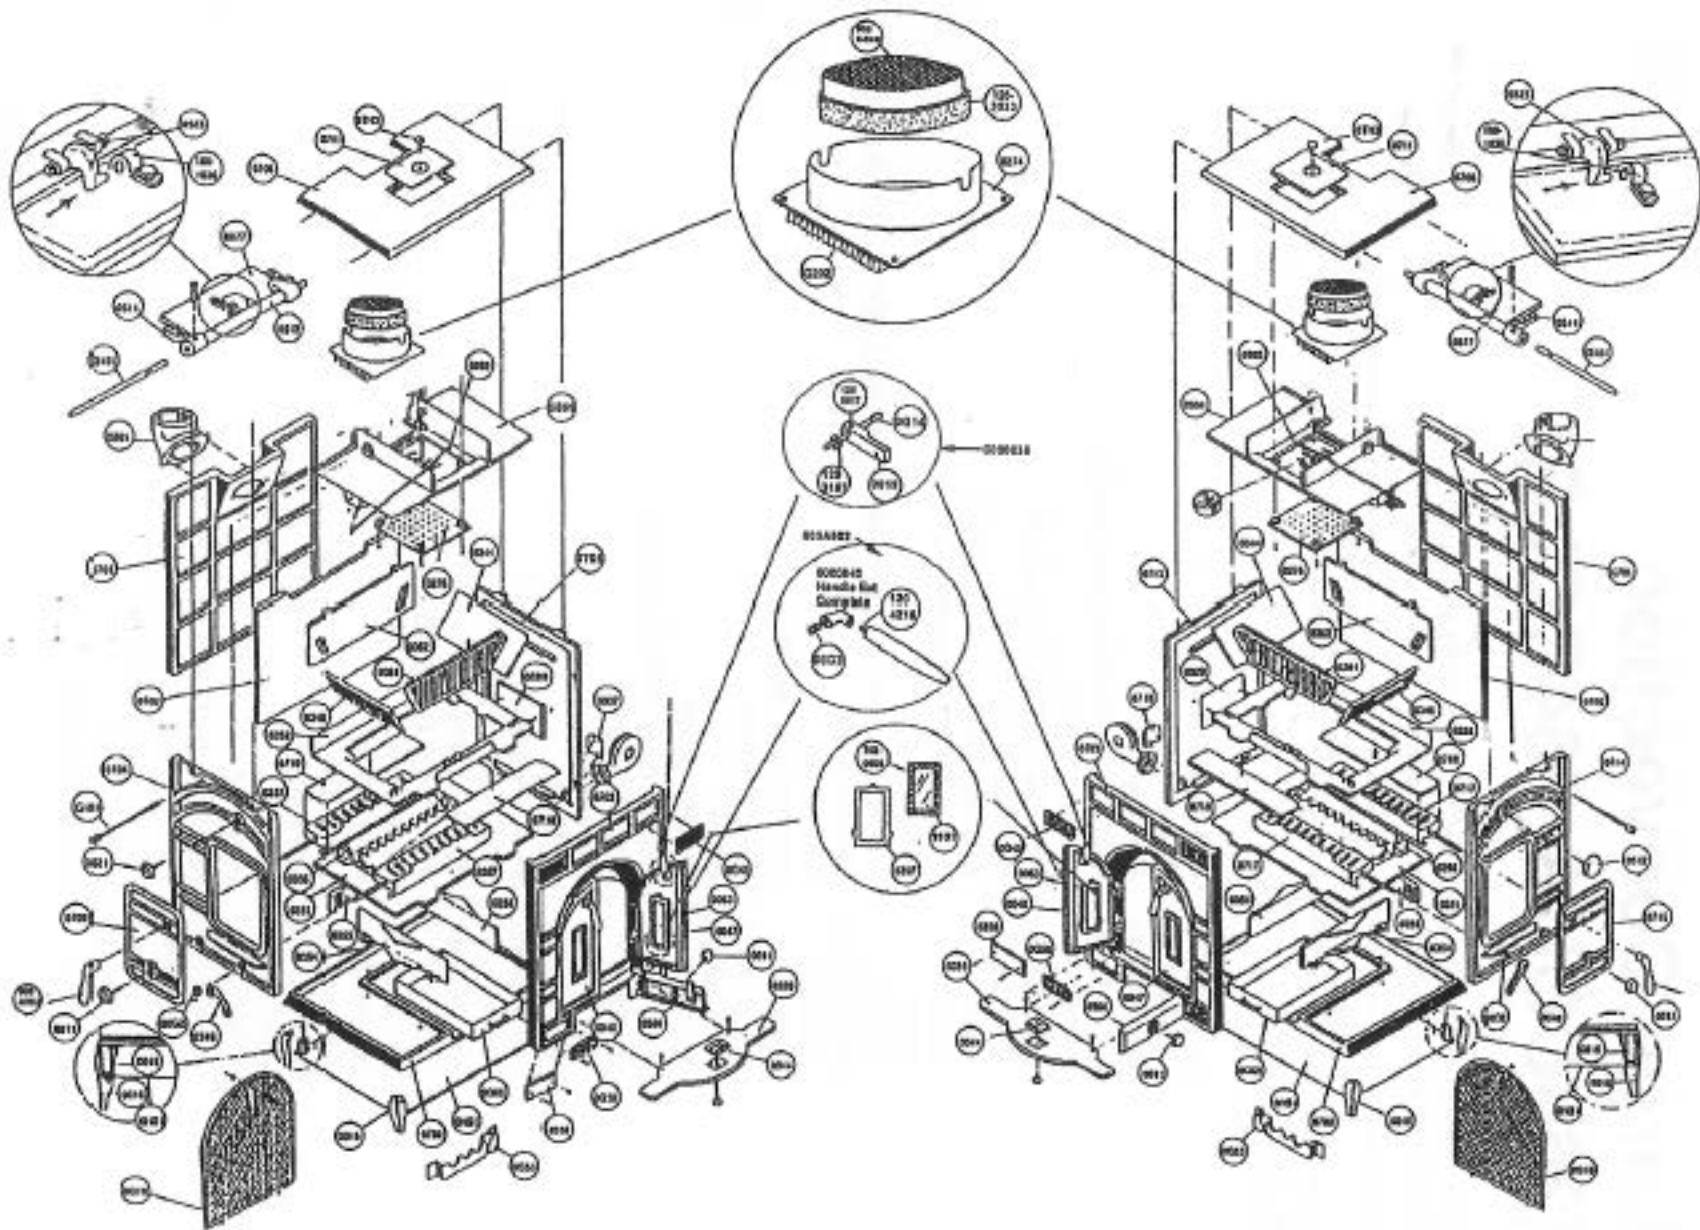

LARGE CONVECTION MODELS #264CCL & 264CCLR

Large Convection (264CCL & 264CCLR)

Parts used on the right end loader (264R) are listed at the end.
An * shows which parts are different between the two models.

ITEM #	PART DESCRIPTION
--------	------------------

CAST PARTS

NA-7000360	ASH DOOR
NA-7000701	BAGK
NA-7000276	BAFFLE
NA-7000890	BOTTOM PARTITIONS INCLUDED
7000877	BY-PASS GATE
7000523	BY-PASS GATE CONNECTOR
700512A	BY-PASS GATE CRANK
7000514	BY-PASS GATE SIDE SUPPORT
7000274	COMBUSTOR CHAMBER
7000711	COOK TOP
0000838	DOOR LATCH ASSEMBLY C/W THREADED DOOR STEM & LATCH
NA-7000063	DOOR PANEL
7000037	FAN PLATE*
7000356	FIXED GRATE SECTION
NA-7000201	FLUE COLLAR
NA-7000703	FRONT
7000361	FRONT GRATE
NA-0007035	FRONT W/DOORS ASSEMBLY
7000362	GRATE BACK
7000352	GRATE FRAME
NA-7000359	HEARTH
NA-7000358	INLET PLATE
NA-7000702	INNER BACK
NA-7000351	INNER BOTTOM
7000888	INNER TOP CHANNEL*
7000889	INNER TOP*
NA-7000048	LEFT DOOR
7000346	LEFT SIDE GRATE
NA-7000704	LEFT SIDE*
7000016	LEG (1)
7000SL6	LEG PKG. (4)
NA-7000355	REAR PARTITION
NA-7000047	RIGHT DOOR
7000344	RIGHT SIDE GRATE
NA-7000705	RIGHT SIDE*
7000357	ROCKER GRATE