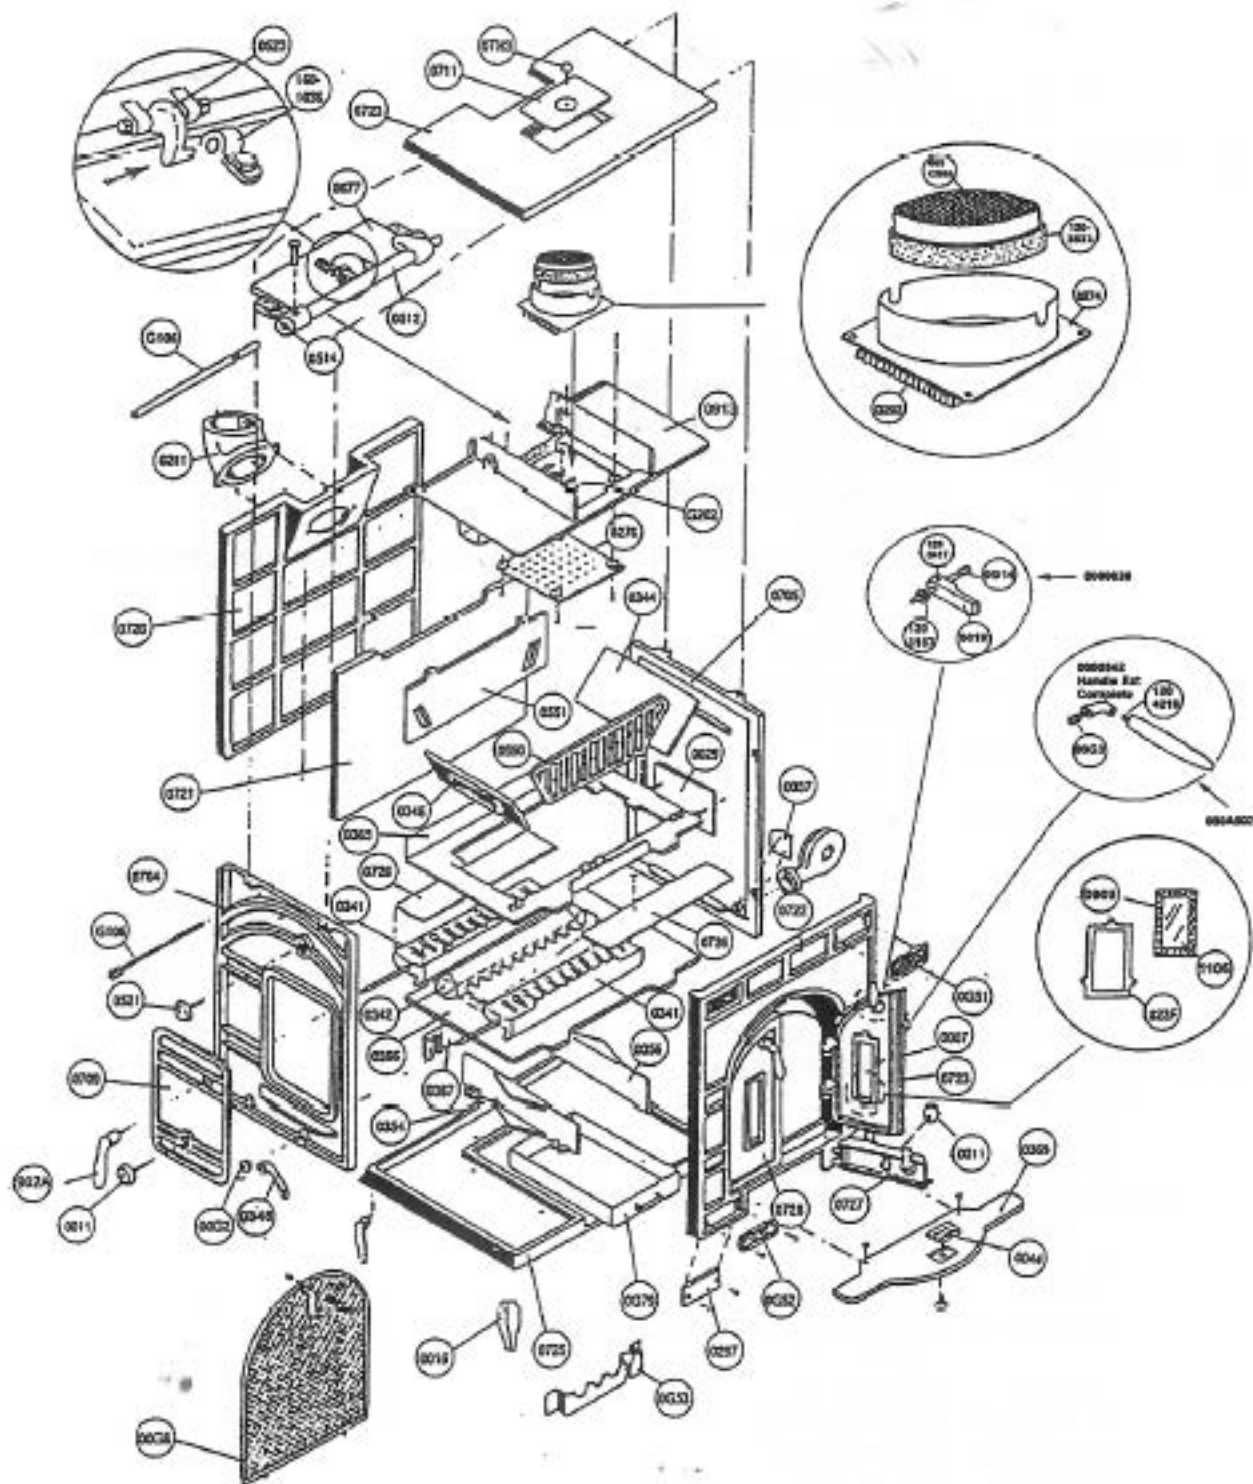

SMALL CONVECTION MODEL # 224CCL

Small Convection (224CCL)

ITEM #	PART DESCRIPTION
--------	------------------

CAST PARTS

NA-7000727	ASH DOOR
NA-7000729	BACK
7000276	BAFFLE
NA-7000725	BOTTOM
7000877	BY-PASS GATE
7000523	BY-PASS GATE CONNECTOR
700512A	BY-PASS GATE CRANK ASSEMBLY
7000514	BY-PASS GATE SIDE SUPPORT
7000274	COMBUSTOR CHAMBER
7000711	COOK TOP
0000838	DOOR LATCH ASS'Y W/SET SCREW AND THREADED DOOR SHAFT
7000007	DOOR PANEL
7000037	FAN PLATE
7000342	FIXED GRATE SECTION (12-1/2")
NA-7000281	FLUE COLLAR
700822F	FRAME, GLASS
NA-7000722	FRONT
7000550	FRONT GRATE
NA-7007225	FRONT W/DOORS ASSEMBLY
7000365	GRATE
7000551	GRATE BACK
NA-7000015	HANDLE EXTENSION
NA-7000369	HEARTH
NA-7000297	INLET PLATE
NA-7000721	INNER BACK
NA-7000366	INNER BOTTOM
SUBSTITUTE 7001017	INNER BOTTOM
NA-7000957	FRONT
7000958	BOTTOM
NA-7000913	INNER TOP
SUBSTITUTE 0000003	MUST USE 2181 DAMPER PARTS
NA-7000728	LEFT DOOR
NA-7000704	LEFT SIDE
7000346	LEFT SIDE GRATE
NA-7007045	LEFT SIDE W/DOOR ASSEMBLY
7000016	LEG 6" (1)
7000SL6	LEG PKG.(4)
NA-7000307	REAR PARTITION
NA-7000729	RIGHT DOOR
NA-7000705	RIGHT SIDE

7000344	RIGHT SIDE GRATE
7000341	ROCKER GRATE
70000G2	SHAKER GRATE CAP ASSEMBLY
7000726	SHAKER GRATE COVER
7000348	SHAKER GRATE TOOL
NA-7000709	SIDE DOOR
7000029	SIDE HALF WALL
NA-7000354	SIDE PARTITION
7000275	STRAINER
NA-7000723	TOP

NON-CAST PARTS

7000G46	2-1/8 LG. 2MM ALLEN WRENCH
N/A	2-3/8 3 MM ALLEN WRENCH
700G202	AIR TUBE
7000G79	ASH PAN
NA-0000344	BRASS DIAL DAMPER
SUBSTITUTE 7000011	
NA-0000343	BRASS DIAL DAMPER COMBUSTOR
SUBSTITUTE 7000521	
000A902	BRASS HANDLE ASSEMBLY
7000044	BRASS NAME PLATE
700G118	BYPASS GATE OPERATING ROD
0000TH3	CATALYST PROBE THERMOMETER
000CB56	CATALYTIC COMBUSTOR
7000G14	DOOR SHAFT THREADED
7000G13	DOOR SHAFT INSERT/ NUT (not used in current model)
7000G70	FIRESCREEN
7001106	GLASS
700822F	FRAME
NA-70000G1	HANDLE SPRING
NA-7000G52	INLET SCREEN
NA-7000G51	OUTLET SCREEN
1601036	TORSION BAR CLIP
NA-7000G53	WALL BRACKET