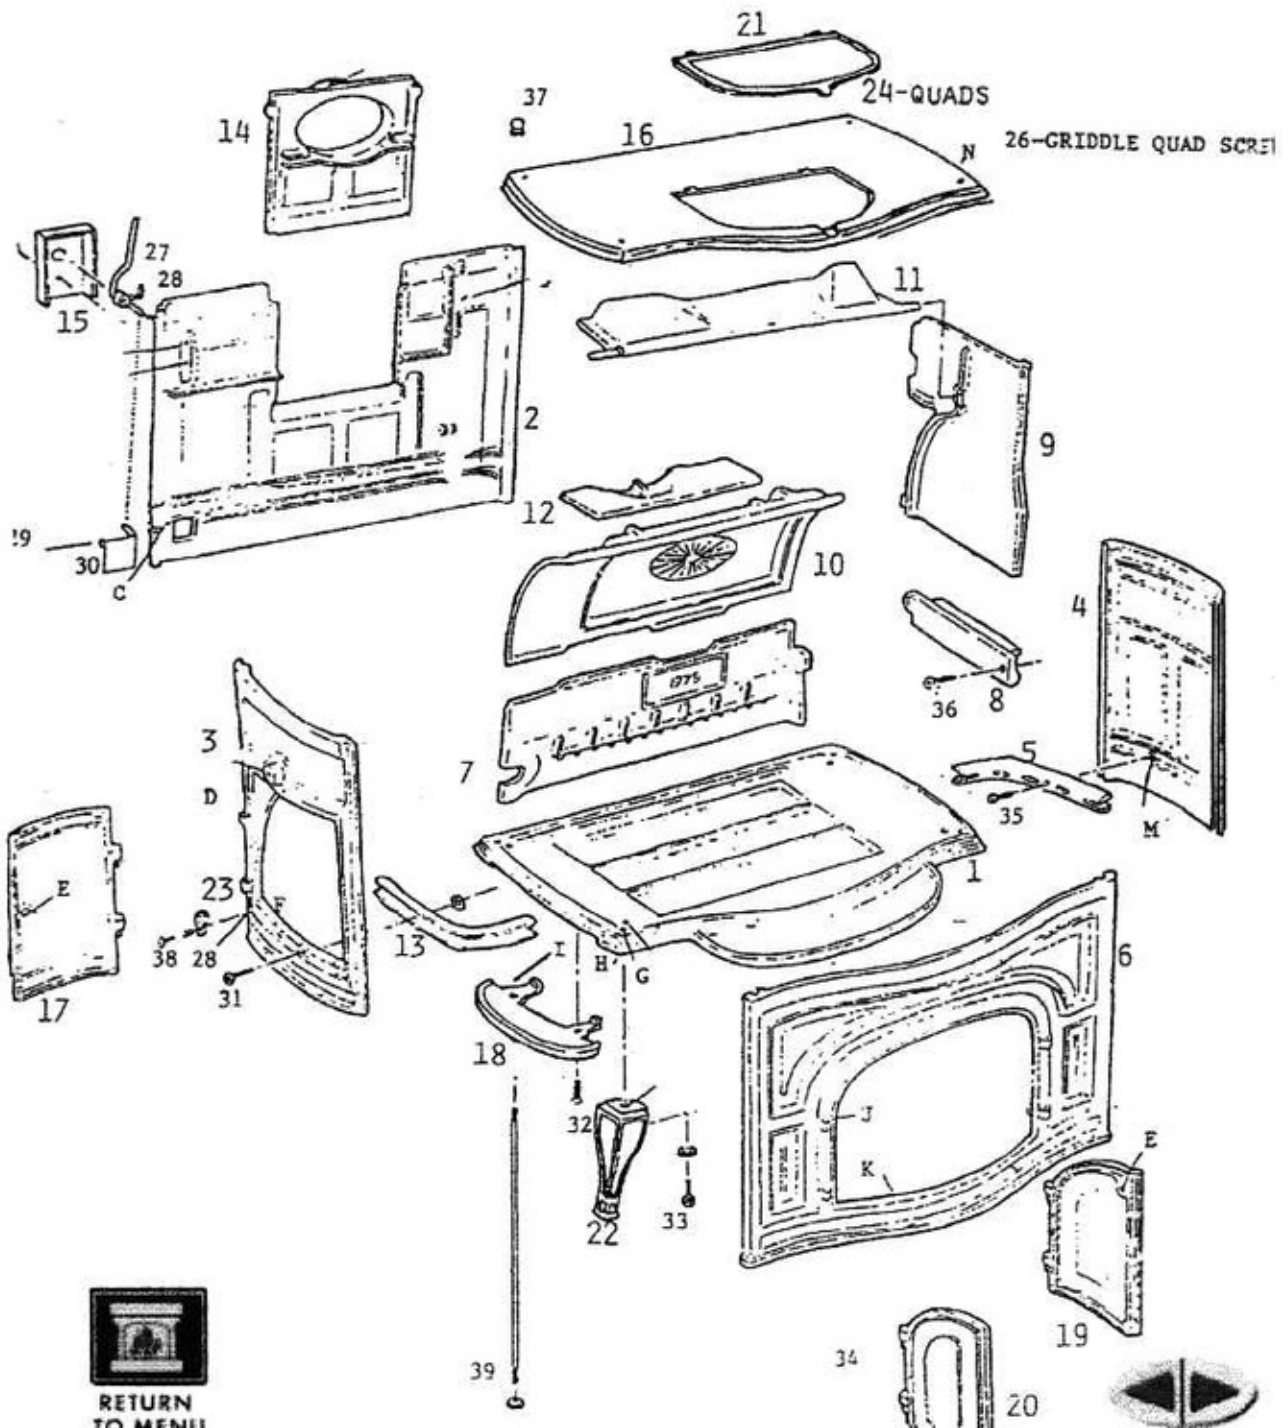

DEFIANT III

RETURN TO MENU

Defiant

MODEL #'S   **0019 & 0028 DEFIANT III**

FEATURES: *MANUFACTURED 1/30/85 THROUGH 4/8/88
HAS TOP LOADING GRIDDLE, WRAP AROUND
FRONT & HAS TWO PIECE FIREBACK*

DIAGRAM #	ITEM #	PART DESCRIPTION
1	1303148	BOTTOM
2	1303070	BACK
3	5000202	LEFT END WITH DOOR
	NA 1303124	~~LEFT END ONLY~~
4	NA 1303116	~~RIGHT END~~
5	1303162	AIRTUBE
6	NA 5000285	~~FRONT AND DOORS ASSEMBLED~~
7	1303092	LOWER FIREBACK
8	1303100	LOWER BAFFLE
9	1303108	UPPER BAFFLE
10	1303078	UPPER FIREBACK
11	5000323	DAMPER WITH PIN WELDED
12	1303184	SMOKE SHELF
13	1303162	AIRTUBE
14	1303192	REAR EXIT INSERT
	NA 1303200	~~TOP EXIT INSERT~~
15	NA 1303084	~~THERMOSTAT COVER~~
16	NA 1303140	~~REAR EXIT TOP~~
	NA 1303132	~~TOP EXIT TOP~~
17	1303000	LOAD DOOR
18	1303170	~~SIDE ASH LIP~~
19	1303008	RIGHT DOOR
20	1303016	LEFT DOOR
21	1300797	GRIDDLE
22	1303225	LEG (1 ONLY)
	5000360	LEGS (SET OF 4)
23	1300671	SECONDARY AIR CONTROL COVER
24	0004444	QUADRANT
25	1201010	10 - 24 X 1 1/2 TRS HD PH
26	1201338	QUAD SCREW
27	0004327	THERMOSTAT COIL ASSEMBLY
	1201960	THERM BALL CHAIN (PER FT)