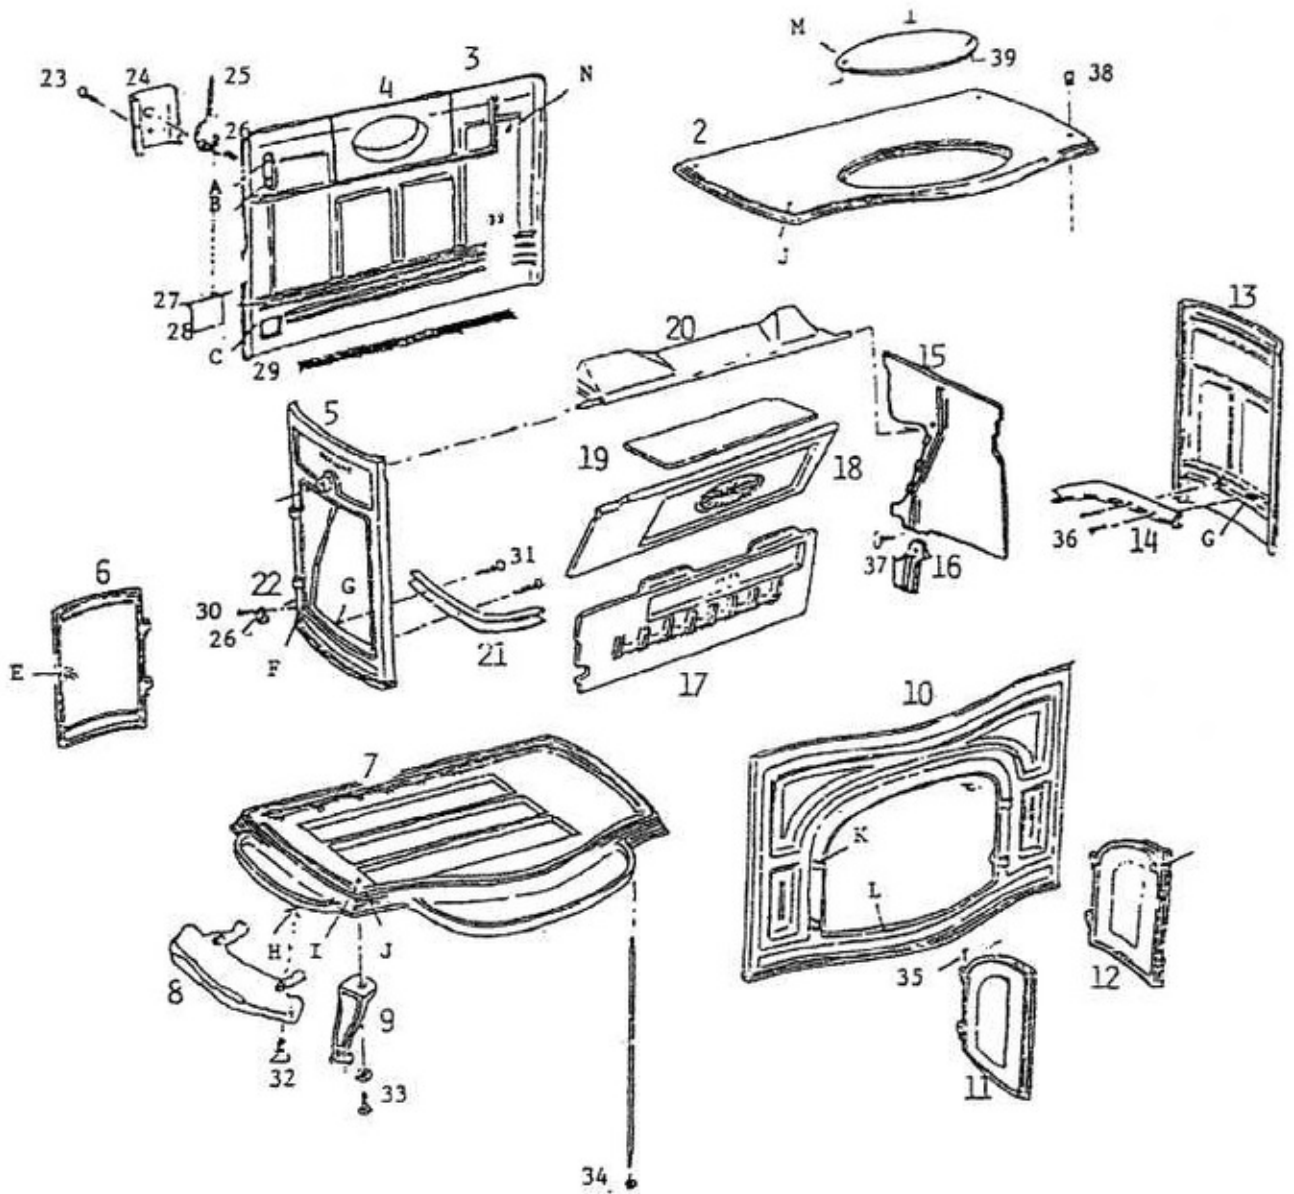

DEFIANT I & IA

**REPLACEMENT PARTS**

# Defiant

**MODEL #'S**                      **0019 & 0028 DEFIANT I & IA**

**FEATURES:**                      *MANUFACTURED 1975 THROUGH 6/80*  
*DEFIANT I HAS A ONE PIECE FIREBACK*  
*DEFIANT IA IS A DEFIANT I CONVERTED*  
*TO A TWO PIECE FIREBACK*  
*SIDES WRAP AROUND THE FRONT*

DIAGRAM #	ITEM #	PART DESCRIPTION
1	1303154	GRIDDLE
2	<del>NA-1300088</del>	<del>REAR-EXIT-TOP</del>
	<del>NA-1300093</del>	<del>TOP-EXIT-TOP</del>
3	<del>NA-1300021</del>	<del>BACK (DOES NOT INCLUDE TOP/REAR-EXIT-INSERT)</del>
4	<del>NA-1303192</del>	<del>REAR-EXIT-INSERT</del>
	<del>NA-1303200</del>	<del>TOP-EXIT-INSERT</del>
5	5000199	LEFT END WITH DOOR
6	1303000	LOAD DOOR
7	1300072	BOTTOM (DOES NOT INCLUDE SIDE ASH LIP)
8	1303170	SIDE ASH LIP
9	1303225	LEG (1 ONLY)
	5000360	LEGS (SET OF 4)
10	<del>NA-5000200</del>	<del>FRONT-WITH-DOORS</del>
11	1303016	LEFT DOOR
12	1303008	RIGHT DOOR
13	<del>NA-1303024</del>	<del>RIGHT-END</del>
14	1303*62	D1 A1 SECONDARY AIRTUBE
15	1300*10	D1 A1 BAFFLE
16	1300*15	D1 A1 BAFFLE SUPPORT
17	1303048	LOWER FIREBACK 1A1
	NA	<del>SINGLE-PIECE-FIREBACK</del>
18	1303040	UPPER FIREBACK 1A1
19	<del>NA-1300055</del>	<del>SMOKE-SHELF</del>
20	5000323	DAMPER
21	1303*62	AIRTUBE
	NA	<del>D1-PRIMARY-AIRTUBE</del>
22	1300671	SECONDARY AIR CONTROL COVER
23	1201010	THERM COVER SCREW
24	1601487	THERM COVER