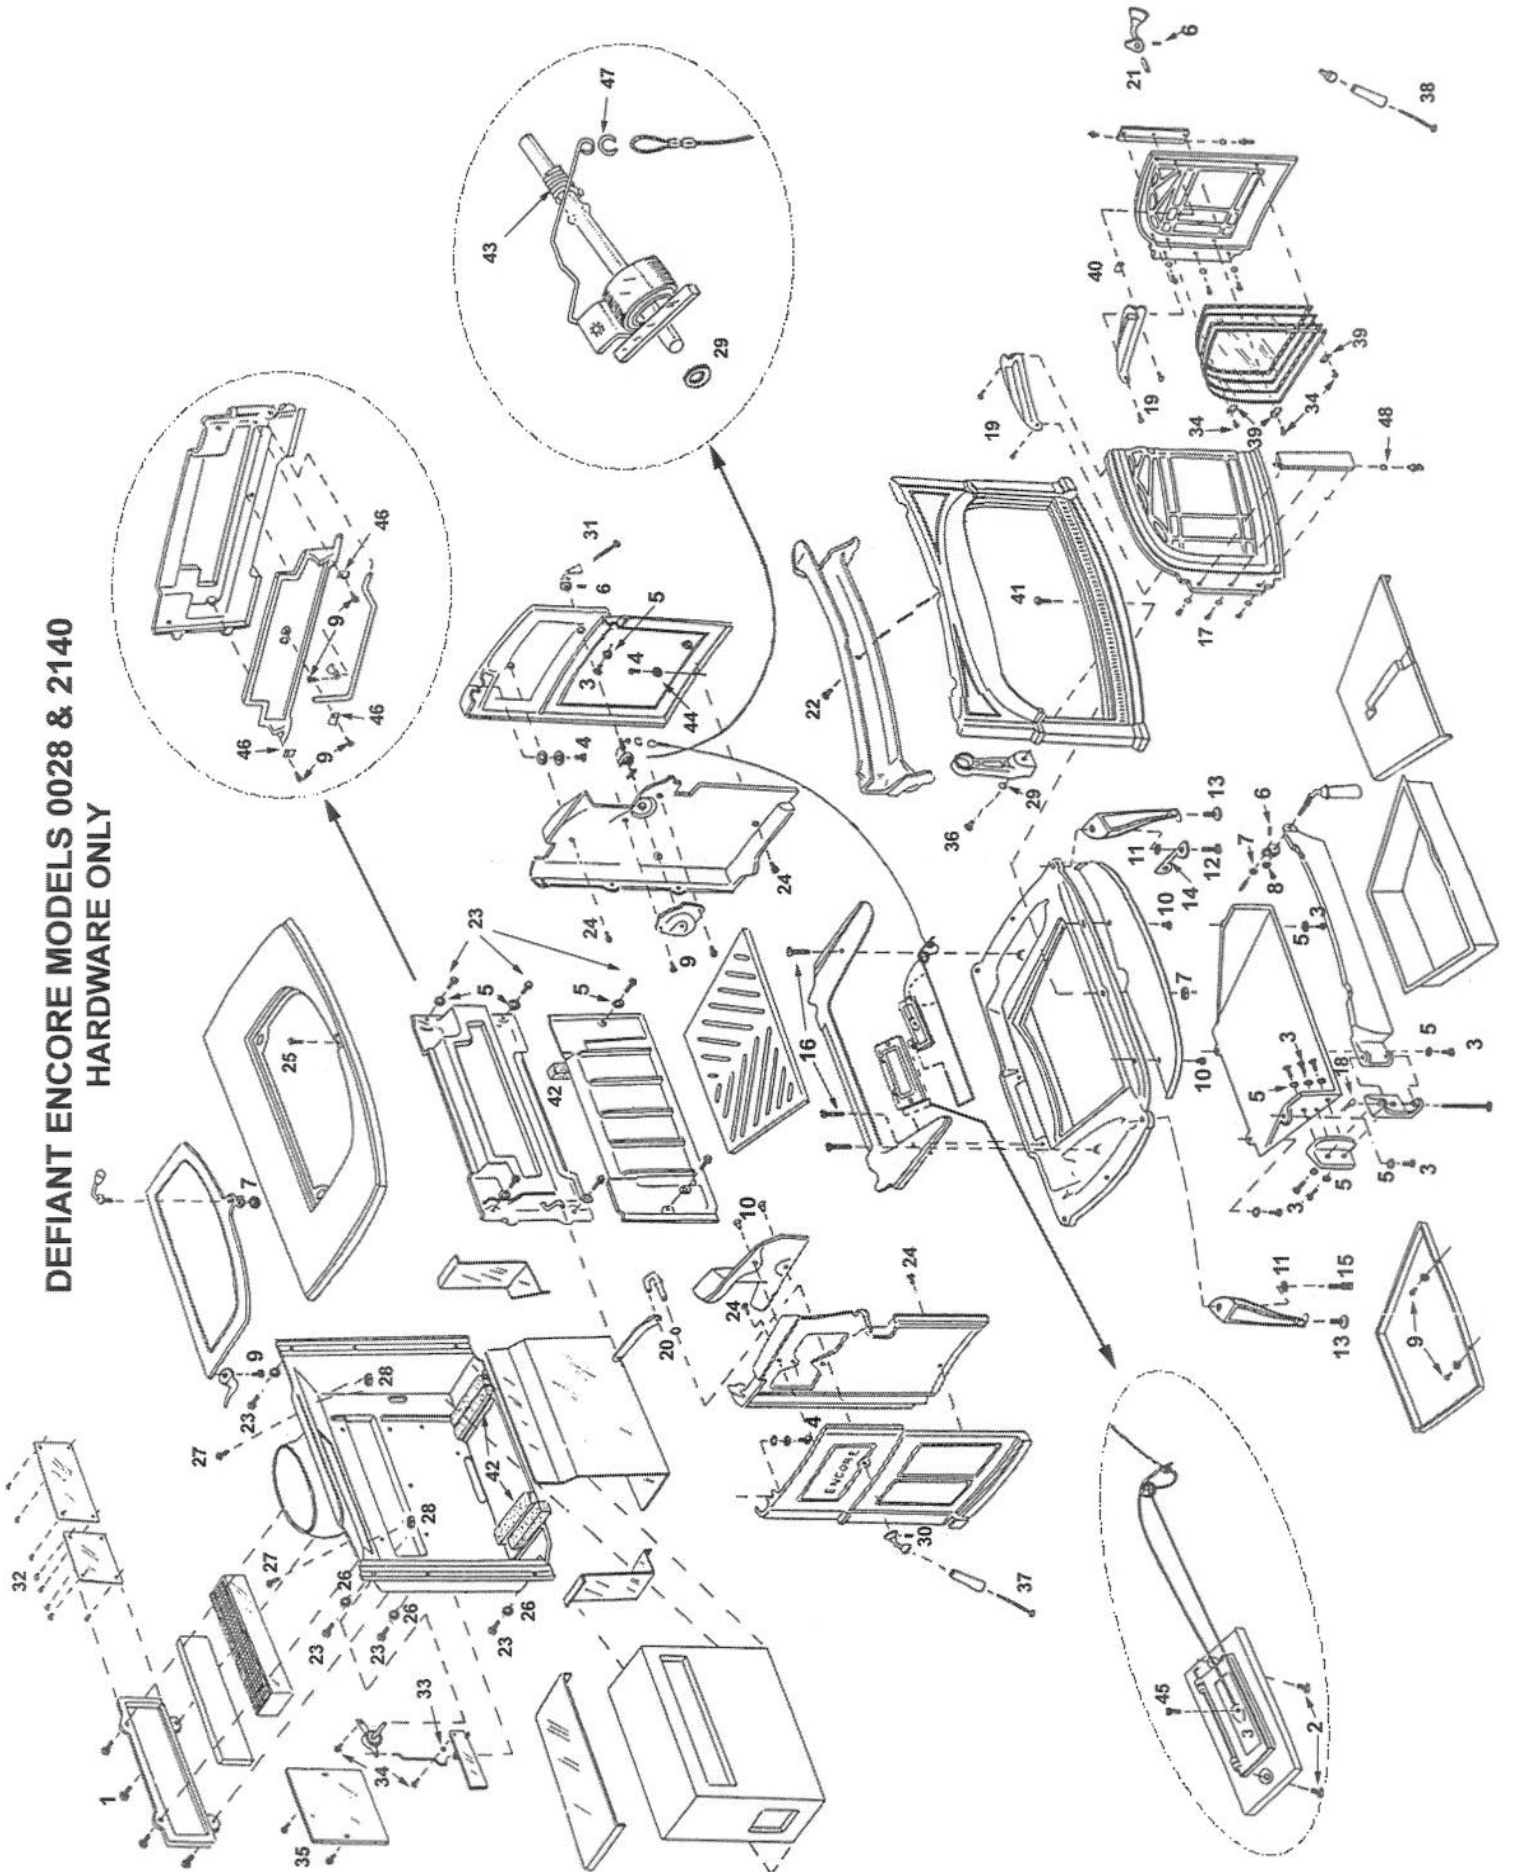

**DEFIANT ENCORE MODELS 0028 & 2140
HARDWARE ONLY**

DEFIANT ENCORE HARDWARE LIST

MODEL #: 0028 / 2140 DEFIANT ENCORE

FEATURES: MODEL #0028 MANUFACTURED 7/11/86 THRU 4/25/90 WITH A GEISSER TESTING LAB. LABEL
MODEL #2140 MAUNFACTURED 5/17/90 THRU 11/5/91 WITH A WARNOCK HERSEY TESTING LABEL
CATALYST ACCESS IN THE BACK OF THE STOVE / DOUBLE PANE OF GLASS IN EACH DOOR

* denotes dead product - not available

ITEM #	PART #	DESCRIPTION
1	120-0900	1/4 -20 x 3/4" Black Phillips Round Head Screw
2	120-0896	1/4 -20 x 5/8" Black Phillips Round Head Screw
3	120-1374	1/4 -20 X 3/4" Hex Head Cap Screw
4	120-1372	1/4 -20 X 5/8" Hex Head Cap Screw
5	120-2474	Washer, Zinc 1/4" Flat
6	120-0417	1/4 -20 x 1/4" Knl Cup Point Socket Set Screw
7	120-3210	1/4 -20 Hex Nut
8	120-3290	3/8-16 Toplock Z Hex Head Jam Nut
9	120-1338	1/4 -20 x 1/2" Hex Head Cap Screw
10	120-0482	1/4 -20 x 1/2" Socket Flat Head Screw
11	120-2488	Washer, Zinc 3/8" Flat
12	120-1443	3/8 -16 x 1 1/4" Zinc Hex Head Bolt
13	120-1745	1/4 -20 x 1" Zinc Hex Head Leveler Bolt
14	160-0600	Handle Holder
15	120-8610	3/8 -16 x 1 1/4" Socket Head Allen Bolt
16	120-0848	1/4 -20 x 2" Black Phillips Flat Head Screw
17	120-1347	1/4 -20 x 1/2" Hex Head Leveler Bolt
18	120-3029	Pin, Cotter .080 x 1 9/16"
19	120-0991	10-24 x 3/4" Zinc Phillips Pan Head Screw
20	120-2560	Washer, 3/8" Narrow
21	120-0334	7/16-20 x 1" Socket Set Screw
22	120-1392	1/4 -20 x 2" Zinc Hex Head Cap Screw Gr 2
23	120-1376	1/4 -20 x 1" Hex Head Cap Screw
24	120-1326	1/4 -20 x 1" Black Hex Head Cap Screw Gr 2 (or sub 120-1376)
25	120-0881	1/4 -20 x 3/4" Phillips Flat Head Screw
26	120-2473	Washer, Black 1/4" Narrow Flat
27	120-0907	1/4 -20 x 1" Black Phillips Round Head Screw
28	120-3329	Nut, 1/4 -20 Plain Square
29	120-2471	Washer, 1/4" Flat .294 id x .620 od Stainless Steel
30	120-0563	5/16-16 x 5/16" Socket Set Screw
31	120-1243	8-32 x 2" - Z Slot Round Head
32	120-2906	Rivet, Pop 1/8 dia x 1/8 Grip {or use #6 x 1/4" Round Head Screw}
33	120-1986	Shim Ring, 18 Ga Nickel
34	120-0980	10-24 x 1/4" Phillips Pan Head Screw
35	120-0993	1/4 -20 x 3/8" Phillips Pan Head Screw
36	120-1340	1/4 -20 x 1/2" Stainless Steel Hex Head Cap Screw {replaced 120-1373 - 5/8" May 03}
37	120-1310	1/4 -20 x 3" Zinc Slotted Pan Head Screw
38	120-1294	1/4 -20 x 3 3/8" Zinc Slotted Pan Head Screw
39	160-1396	Glass Clip, Long .75"
40	160-1394	Glass Clip, Short .62"
41	120-1378	1/4 -20 x 1 1/4" Hex Head Cap Screw
42	120-6115	Kawool 3/4" x 7"
43	120-1846	Friction Spring
44	120-2470	Washer, 1/4 Plain Flat
45	30001794	1/4 -20 x 3/8" Black Socket Head Cap Screw {replaces 120-0645}
46	160-1488	Tab, Damper
47	120-1864	Eyelet, Thermostat Wire
48	120-1985	Jump Ring