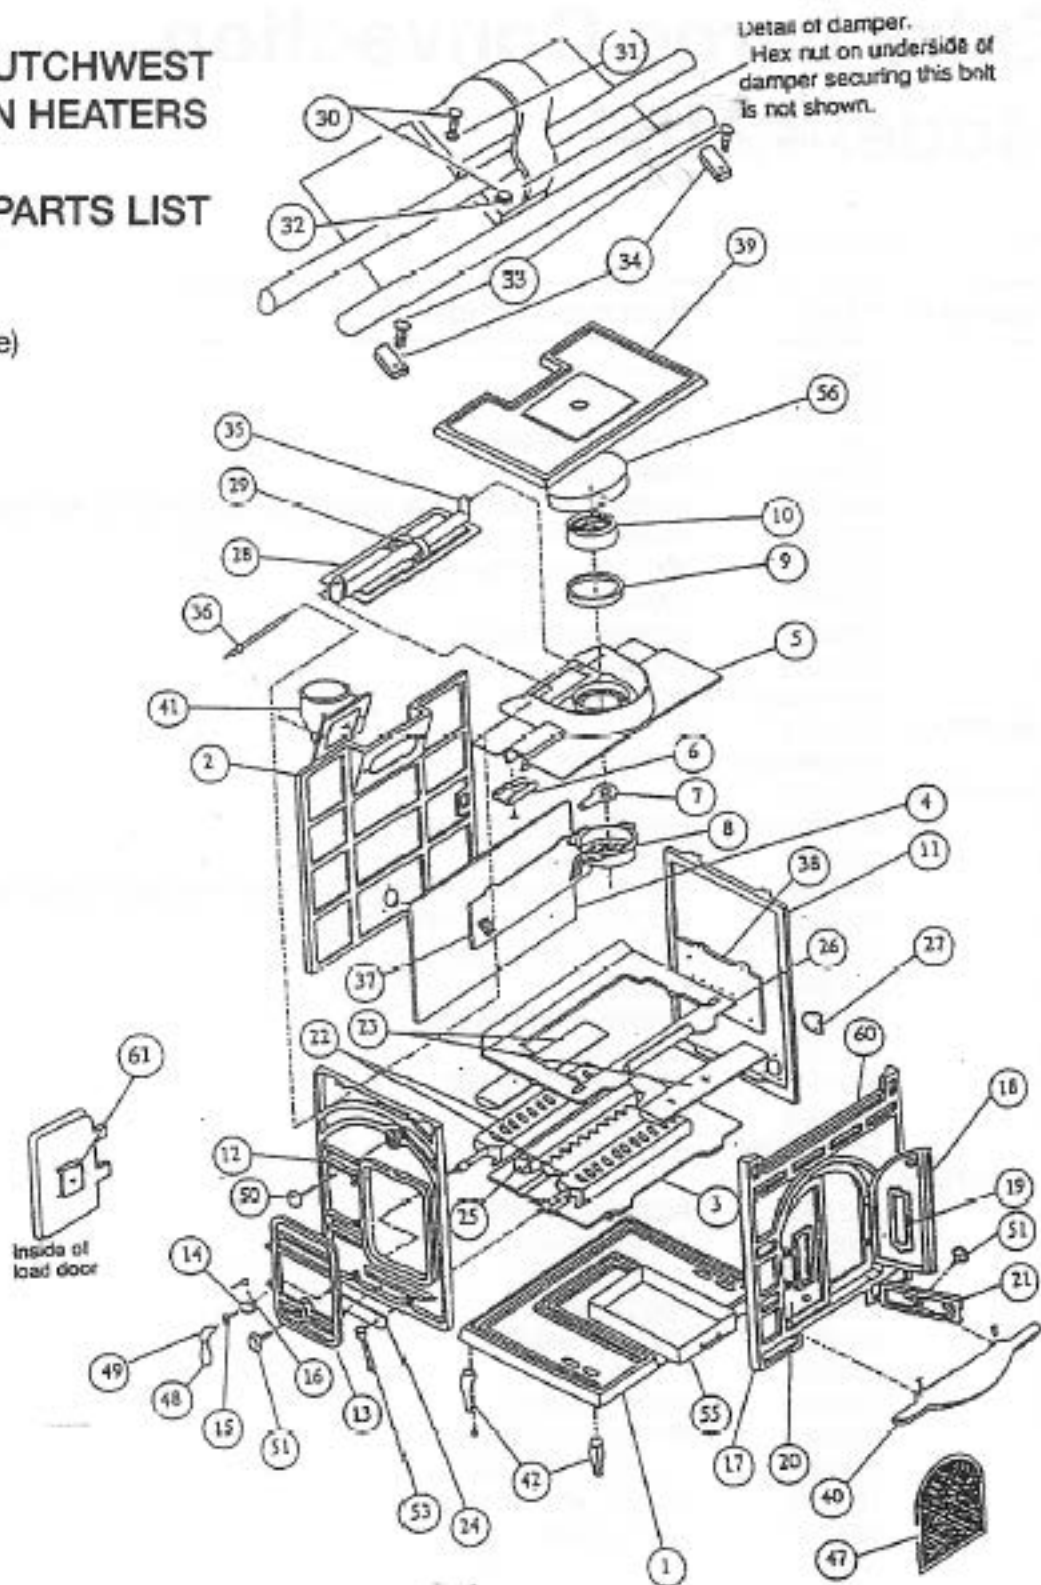

1990-1993 DUTCHWEST  
CONVECTION HEATERS

X-VIEW and PARTS LIST

Model:  
2184 (Extra-Large)

# Extra Large Convection Model #2184

MANUFACTURED 1990-1993

DIAGRAM #	ITEM #	PART DESCRIPTION
1	7000979	BOTTOM
2	7000980	BACK
3	N/A	<del>INNER BOTTOM</del>
4	7000984	INNER BACK
5	0000016	INNER TOP ASS'Y C/W GASKETS, INNERTOP & REFRACTORY
6	7000987	INNER TOP CHANNEL CAP
7	7001003	AIR DISTRIBUTOR HALF
8	7000953	BAFFLE
9	0000837	INTERAM GASKET
10	000CB56	CATALYST
11	<del>NA-7000981</del>	<del>RIGHT-SIDE</del>
	<b>SUBSTITUTE:</b> 7001218	
12	<del>NA-7000920</del>	<del>LEFT-SIDE</del>
	<b>SUBSTITUTE:</b> 7001177	
12	<del>NA-000980A</del>	<del>LEFT-SIDE-WITH-DOOR</del>
13	7001025	LEFT SIDE DOOR
14	0000836	DOOR LATCH W/SET SCREW & UNTHREADED DOOR SHAFT
15	700G809	DOOR SHAFT UNTHREADED
16	1200563	5/16-18 X 5/16 " SS SOC
17	<del>NA-7000982</del>	<del>FRONT</del>
17	<del>000982A</del>	<del>FRONT-WITH-DOORS</del>
18	7001024	RIGHT DOOR
19	<del>7000448</del>	<del>DOOR-PANEL-GAST</del>
20	7001023	LEFT DOOR
21	<del>NA-7001016</del>	<del>ASH-DOOR</del>
	<b>SUBSTITUTE:</b> 7001156	
22	7001086	ROCKER GRATE
23	7000569	GRATE COVER
24	7001083	GRATE SEAL
25	7000395	FIXED GRATE
26	<del>NA-7000744</del>	<del>GRATE-FRAME</del>
27	7000037	FAN PLATE
28	7000954	BYPASS GATE
29	7000950	BYPASS ADJUSTER
30	1201376	1/4-20 X 1HEX HD
31	1203010	1/4-20 HEX HD NUT
32	1202527	1/4 WASHER