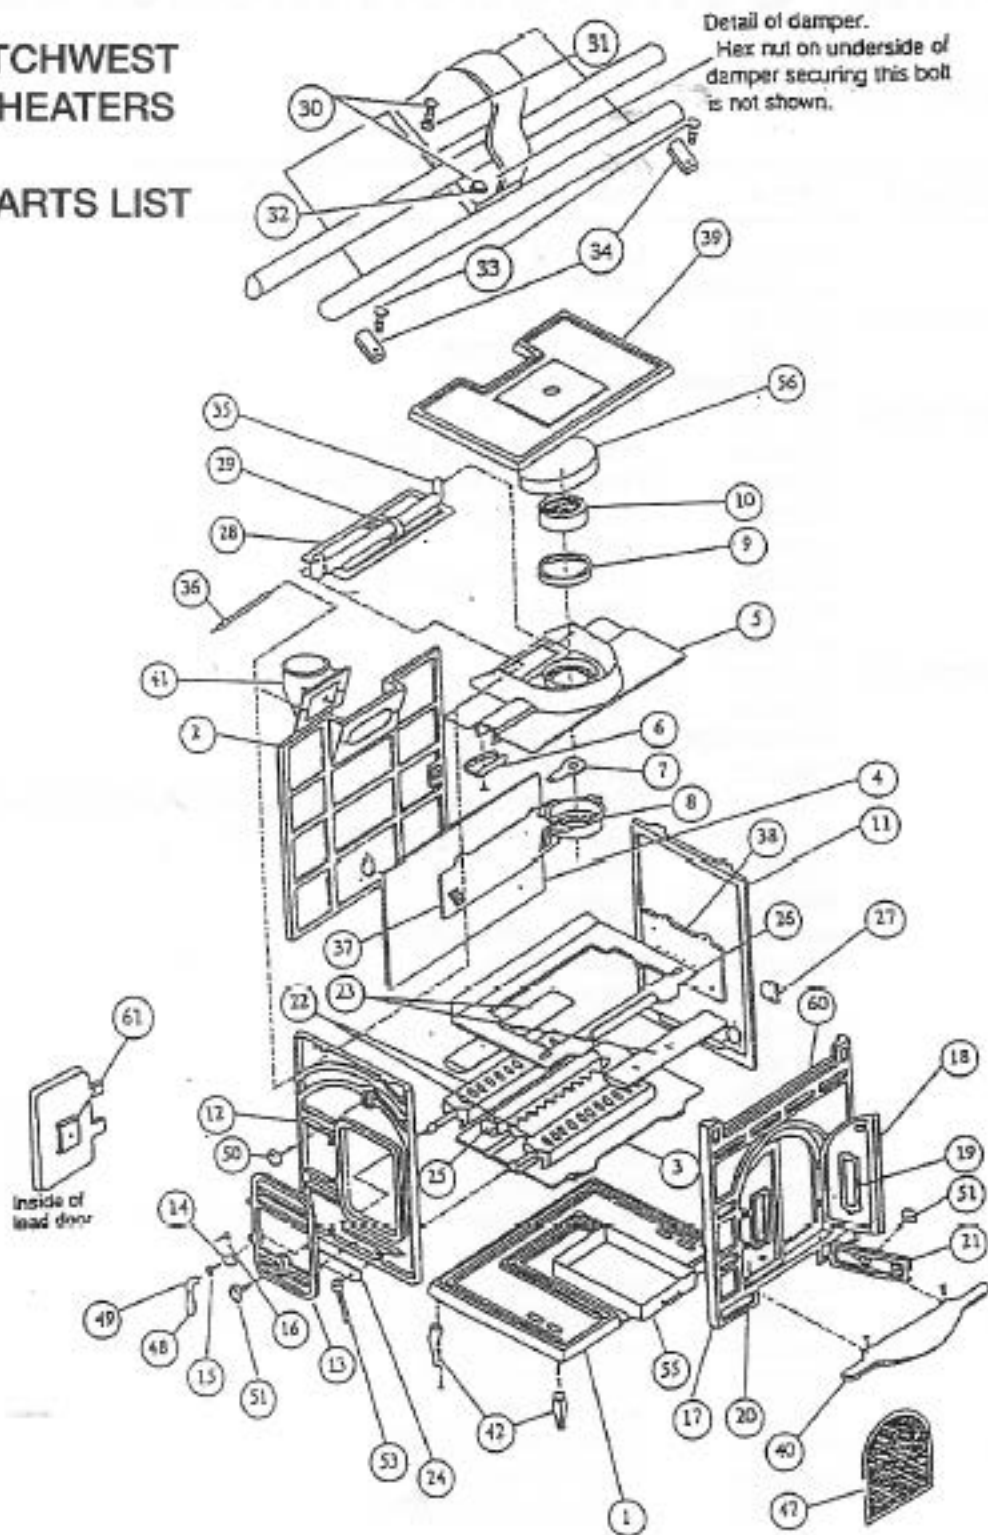

1990-1993 DUTCHWEST
CONVECTION HEATERS

X-VIEW AND PARTS LIST

MODEL:
2181 (Small)

Small Convection Model #2181

MANUFACTURED 1990-1993

DIAGRAM #	ITEM #	PART DESCRIPTION
1	7000958	BOTTOM
2	NA-7000963	BAGK
SUBSTITUTE:	7001183	
3	7001017	INNER BOTTOM
4	NA-7000959	INNER-BAGK
SUBSTITUTE:	7001173	
5	0000003	INNER TOP WITH WEB
6	7000961	INNER TOP CHANNEL CAP
7	7000952	AIR DISTRIBUTOR
8	7000953	BAFFLE
9	0000837	INTERAM GASKET 6"
10	000CB56	CATALYST
11	NA-7000967	RIGHT-SIDE
SUBSTITUTE:	7001217	
12	7000966	LEFT SIDE
	NA-000066A	LEFT-SIDE-WITH-DOOR
13	7001020	LEFT SIDE DOOR
14	0000836	DOOR LATCH W/SET SCREW + UNTHREADED SHAFT (#15)
15	700G809	DOOR SHAFT UNTHREADED
16	1200563	5/16-18 X 5/16 USS SOC
17	NA-7000957A	FRONT
	NA-0000957A	FRONT-WITH-DOORS
18	7001019	RIGHT DOOR
19	7000007	DOOR PANEL
20	7001018	LEFT DOOR
21	7001027	ASH DOOR
22	7001084	ROCKER GRATE
23	7000726	GRATE COVER
24	7001083	GRATE SEAL
25	7000342	FIXED GRATE
26	7000365	GRATE FRAME
27	7000037	FAN PLATE
28	7000954	BYPASS GATE
29	7000950	BYPASS ADJUSTER
30	1201376	1/4-20 X 1 HEX HD
31	1203210	1/4-20 HEX HD NUT
32	1202527	1/4 WASHER
33	1201338	1/4-20 X 1/2 HEX HD
34	1601488	DAMPER TAB
35	7000951	BYPASS GATE CRANK

ITEMS NOT SHOWN

1205147	5/32 ALLEN WRENCH
7000044	BRASS NAME PLATE
7001030	GENERAL INSTRUCTIONS
0005840	STOVE BAG KIT
7001106	GLASS
700822F	GLASS FRAME
7000948	THERMOMETER

HARDWARE

1201836	HINGE PIN
0005810	HARDWARE PACKAGE
1601488	DAMPER TAB
1203210	1/4-20 HEX HD NUT (BACK, FRONT, BYPASS ADJUSTER)
1202473	14 FLAT WASHER (BYPASS ADJUSTER)
1201338	1/4-20 X 1/2 HEX HD