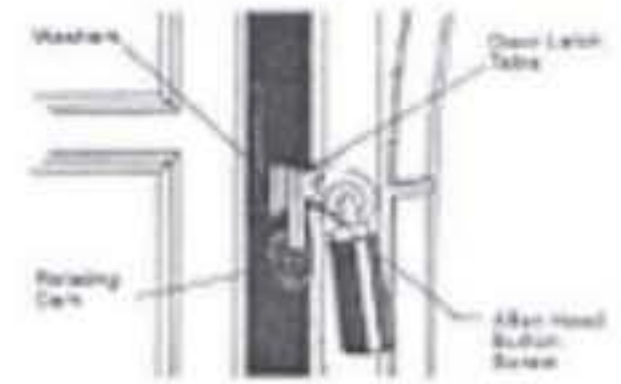

ACCLAIM HANDLES

5000313

- 1600623 Door Handle Complete
- 1201843 Door Handle Shaft Only
- 1200996 Door Latch Spring Only (on door back of door)
- 1200996 Truss Head Phillips Screw (holds spring)
- 1600155 Acclaim Door Handle Hook Only (2490)
- 1300813 Acclaim Door Handle Hook Only (0041)
- 1600663 Door Handle Wood Only
- 1203290 Door Handle Latch Lock Nut Only