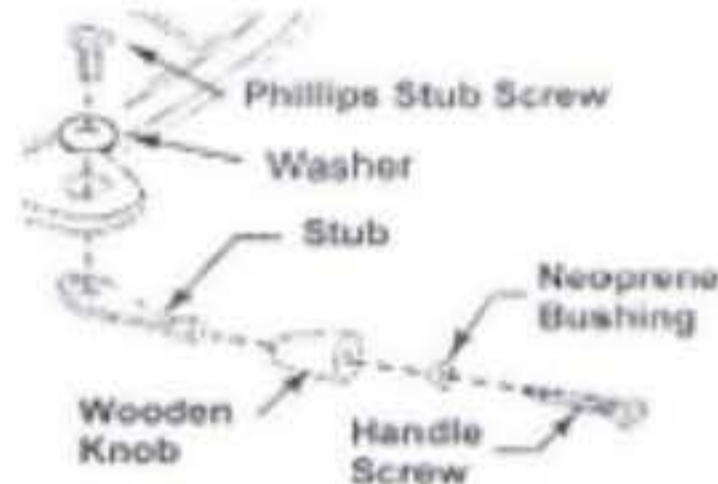

### Damper Handle Assembly

5004265 (0004356) (Disc)  
30002720 (Rep 5004265)

- 1200563 Damper Handle Stub Nickel c/w Set Screw
- Damper Handle Stub Brushed Nickel c/w Set Screw
- Damper Handle Set Screw Only

1201310  
1600664

- Damper Handle Wood Screw Only
- Damper Handle Wood Part Only

0004360

- 1600881 Griddle Handle Complete
- 1600661 Griddle Handle Stub Only
- 1201308 Griddle Knob Only
- 1200996 Griddle Handle Wood Screw
- 1202473 Griddle Handle Stub Washer
- 1201900 Griddle Bushing